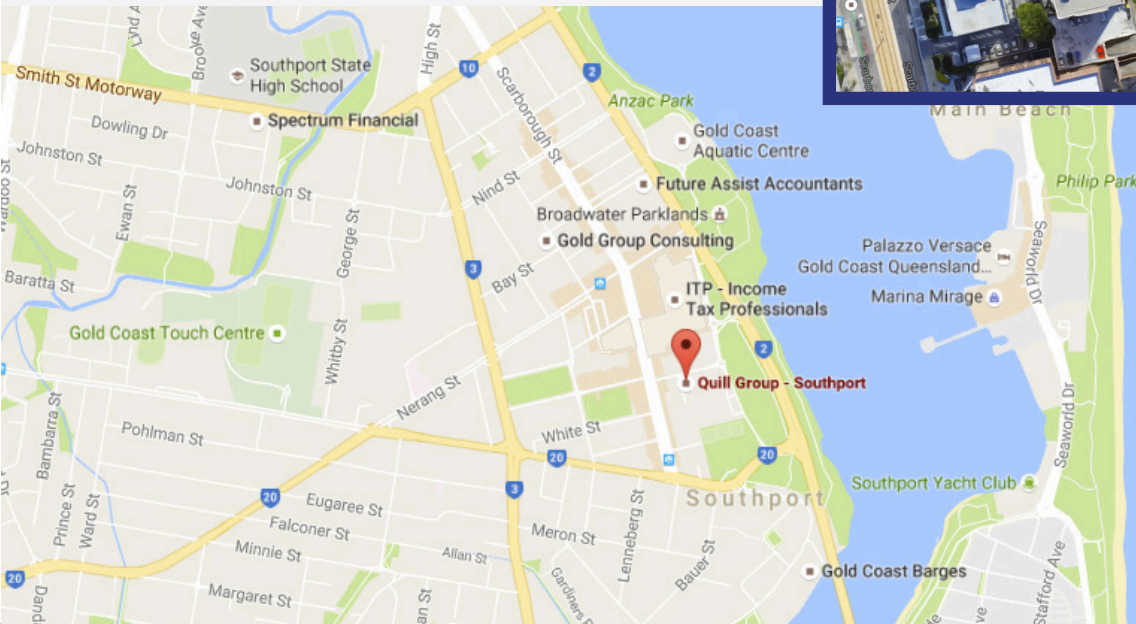

# GOLD COAST OFFICE MAP

10 SHORT STREET  
SOUTHPORT QLD 4215

## FROM PACIFIC MOTORWAY NORTHBOUND & SOUTHBOUND

1. Take Exit 66 to merge onto Smith Street Motorway and follow for 5.4km
2. Turn right onto High Street and follow for 1km
3. Turn left onto Lawson Street and follow for 550m
4. Continue onto Short Street
5. No. 10 will be on your right